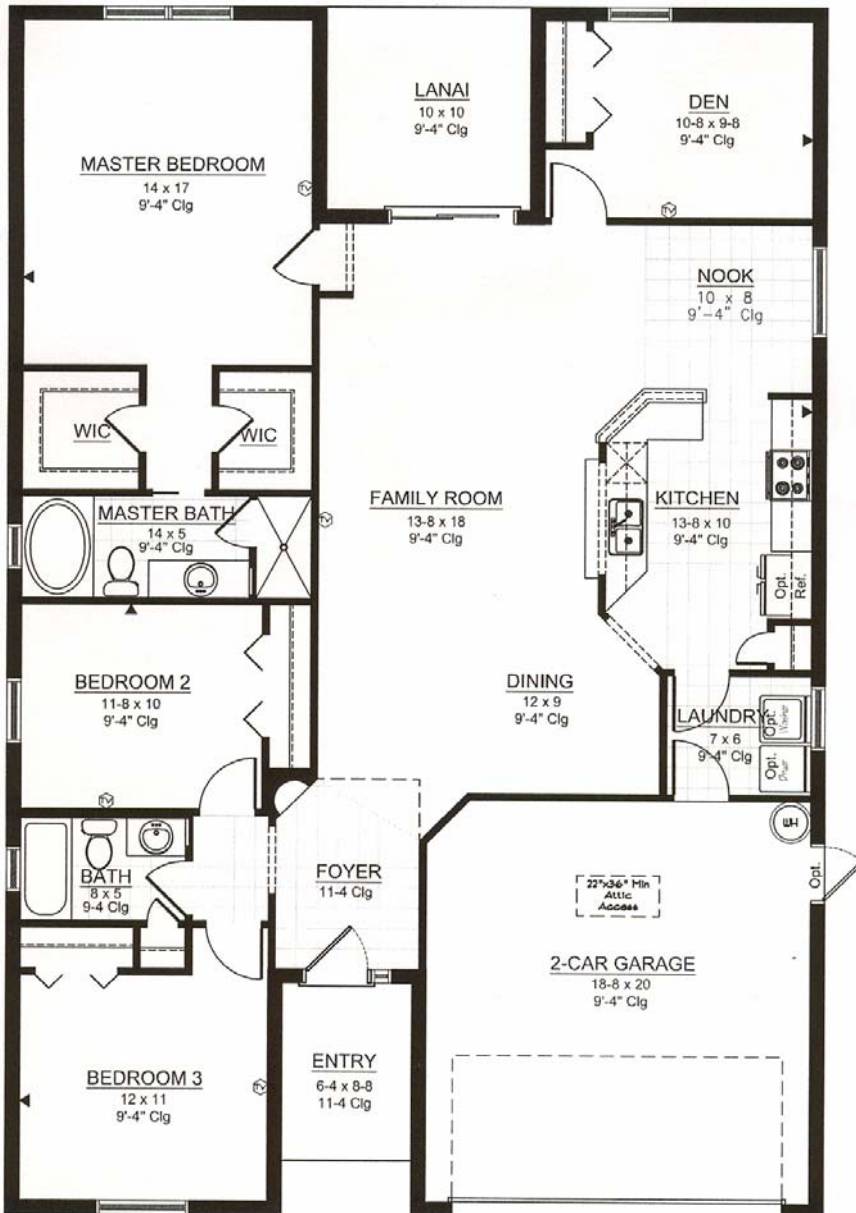

Freemarr Homes, Inc.

"Your Quality Home Builder"

Christina

3 Bedroom + Den • 2 Bath • 2 Car Garage
1,783 s.f. living area
Plan #411

Elevation A

Elevation B

Elevation C

www.freemarrhomes.com

Artist's rendering. Dimensions are approximate. Freemarr Homes reserves the right to change or modify plans and specifications without notice. Copyrighted. CRC043791