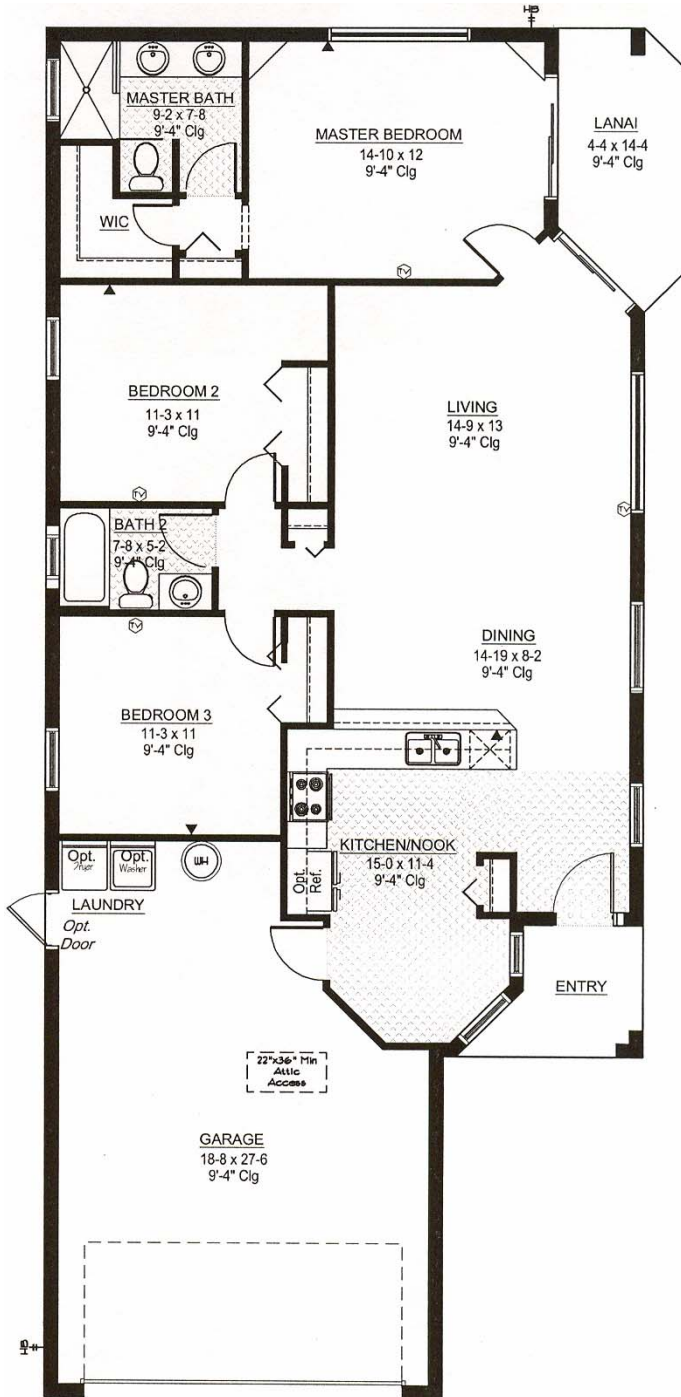

## Bedford

3 Bedroom • 2 Bath • 2 Car Garage  
1,317 s.f. living area  
Plan #304

ELEVATION A

ELEVATION B

ELEVATION C

[www.freemarrhomes.com](http://www.freemarrhomes.com)

Artist's rendering. Dimensions are approximate. Freemarr Homes reserves the right to change or modify plans and specifications without notice. Copyrighted. CRC043791